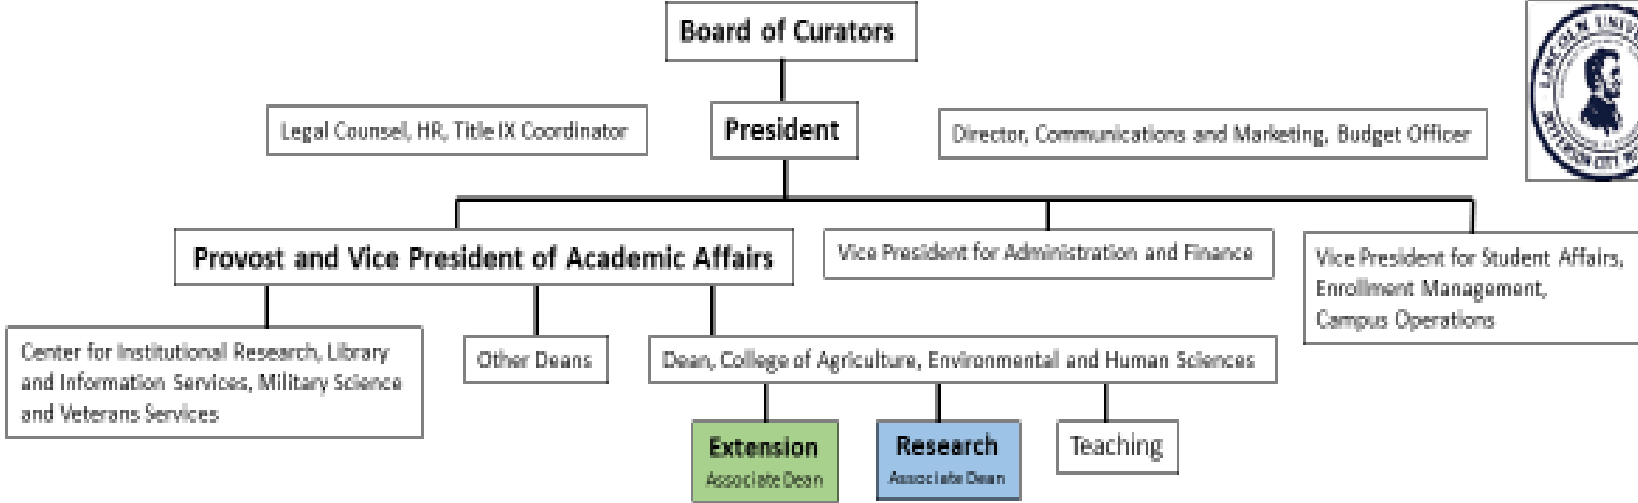

**Organizational Chart for Lincoln University,
an 1890 Land-grant Institution**